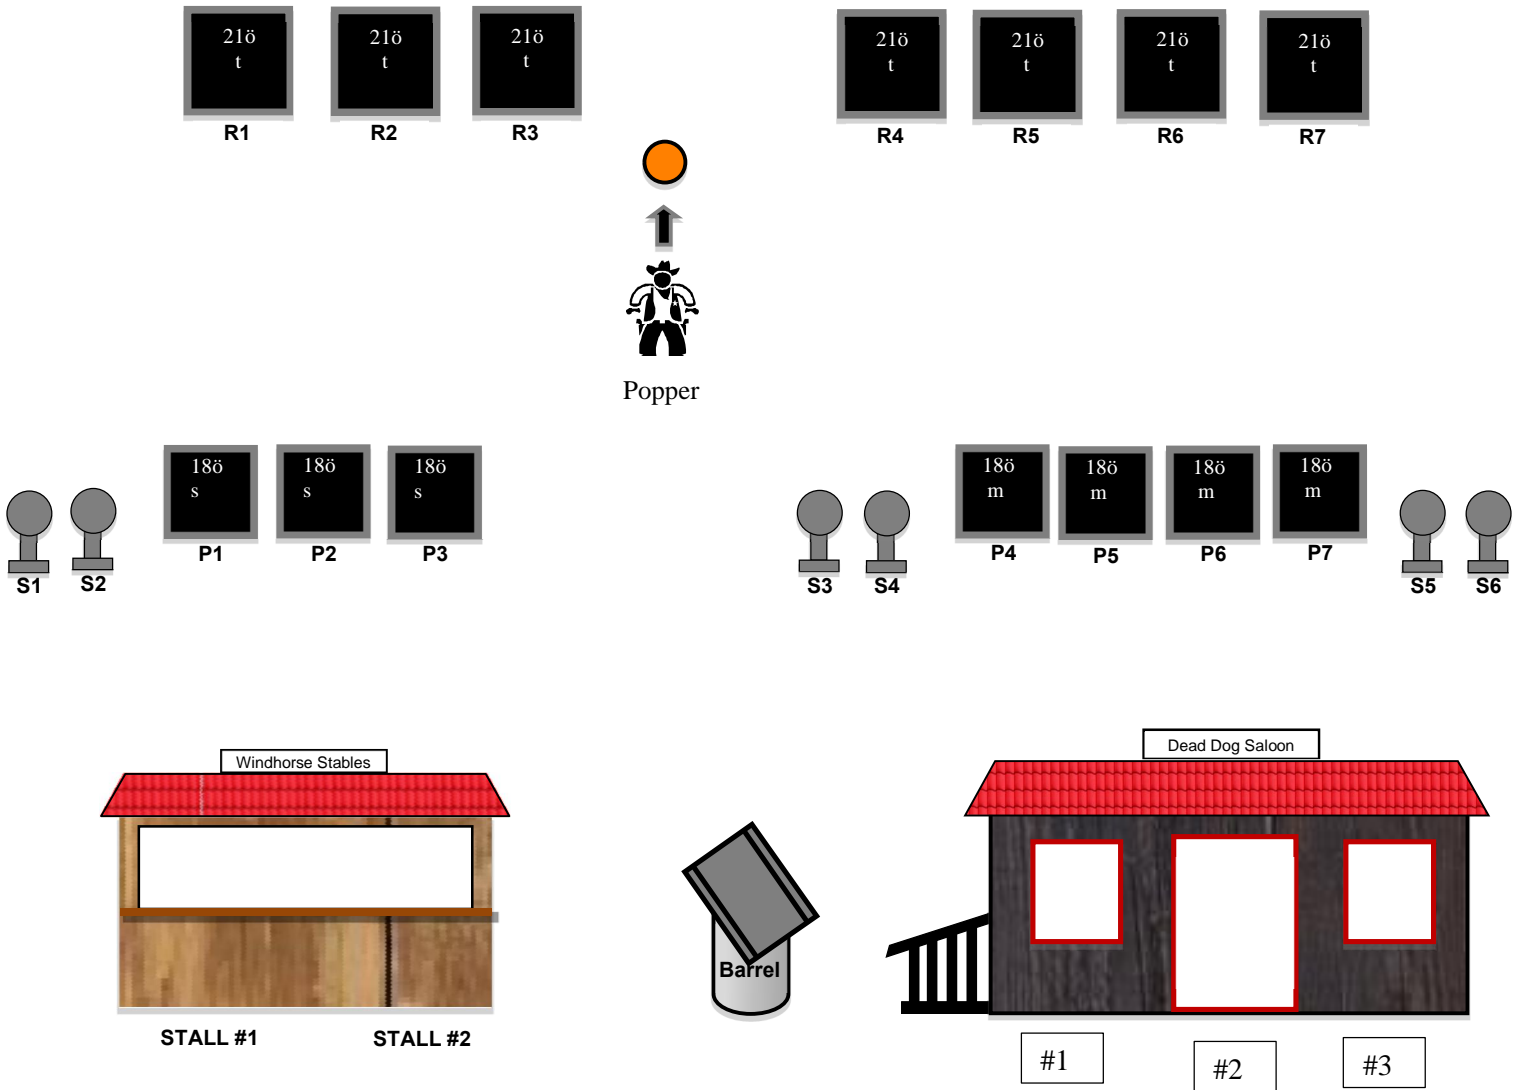

# Stages 1-6 Diagram

### **STAGE: 1**

RC: Rifle-10, Pistols-5 each, Shotgun 2+    SO: Shotgun, Rifle, Pistols

Pistols holstered, Rifle in stall 2 and Shotgun in hand.

Shooter starts and stays in stall 2 with shotgun in hand and when ready, says öldes of Marchö At the beep,

- with shotgun shoot S1 and S2.
- with rifle shoot two 2-1-2 sweeps from the same direction.
- with pistols, shoot using the same instructions as the rifle.